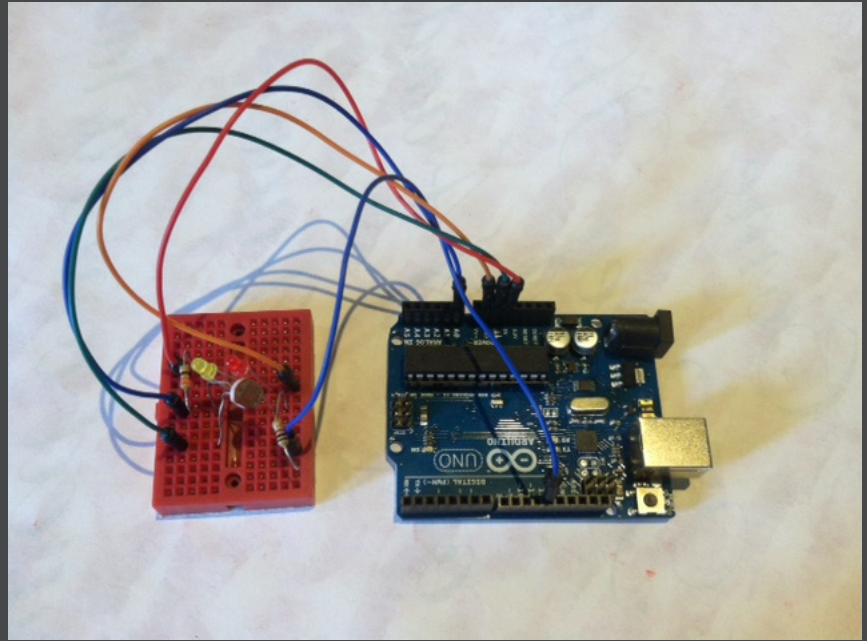

Automatic
Illuminating
Lantern

Gina
Taylor
Liz

The Automatic Illuminating Lantern indulges costumers to a new space of peace and tranquility through simply turning the lights off.

When the lights in the room are turned off, the lantern automatically projects the delicate light of the lantern for a soft serene atmosphere.

Arduino Process & Set up

Materials:

- acetate
- transparent green gel
- illustration board
- hand crafted decorative paper

Illuminate
Your Life