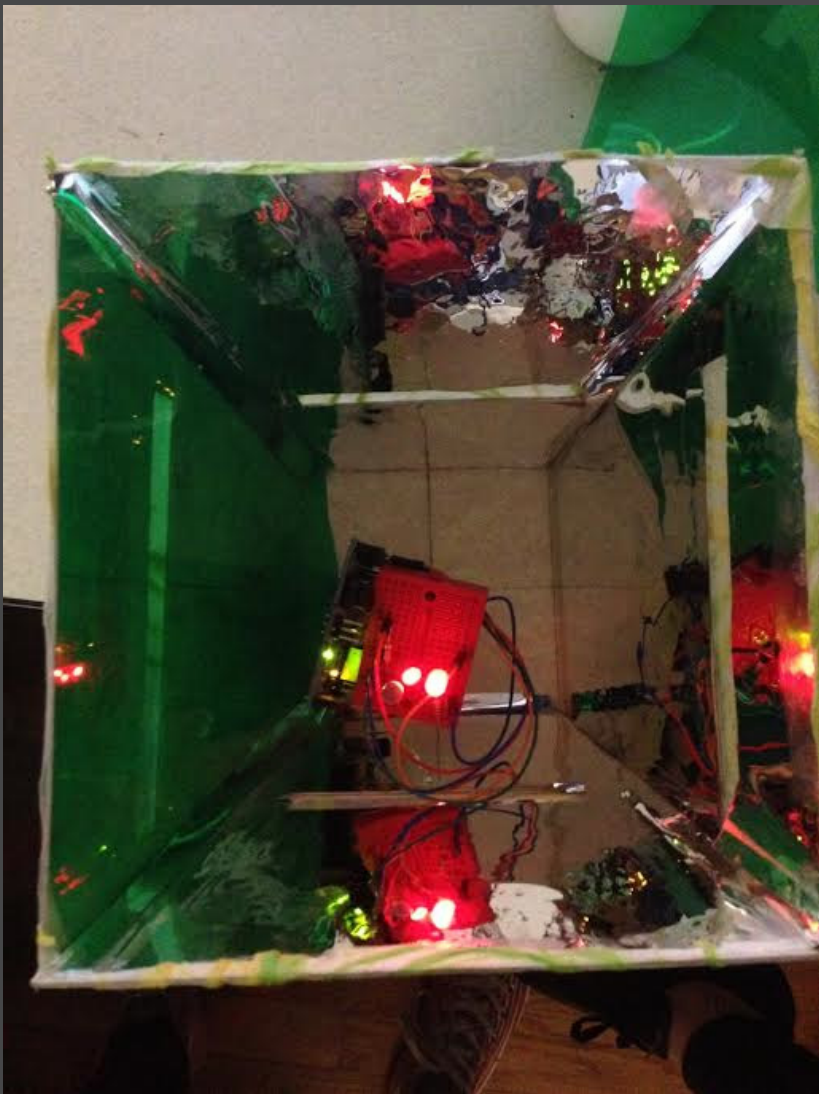

Automatic
Illuminating
Lantern

Gina
Taylor
Liz

The Automatic Illuminating Lantern indulges costumers to a new space of peace and tranquility through simply turning the lights off.

When the lights in the room are turned off, the lantern automatically projects the delicate light of the lantern for a soft serene atmosphere.

Arduino Process & Set up

Materials:

- acetate
- transparent green gel
- illustration board
- hand crafted decorative paper

Illuminate
Your Life