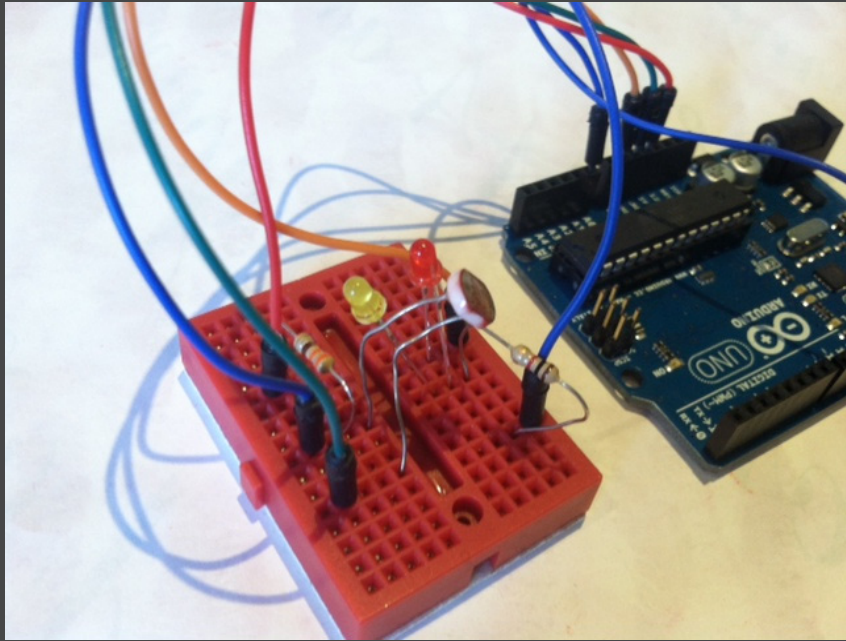

Automatic
Illuminating
Lantern

Gina
Taylor
Liz

The Automatic Illuminating Lantern indulges costumers to a new space of peace and tranquility through simply turning the lights off.

When the lights in the room are turned off, the lantern automatically projects the delicate light of the lantern for a soft serene atmosphere.

Arduino Process & Set up

Materials:

- acetate
- transparent green gel
- illustration board
- hand crafted decorative paper

Illuminate
Your Life